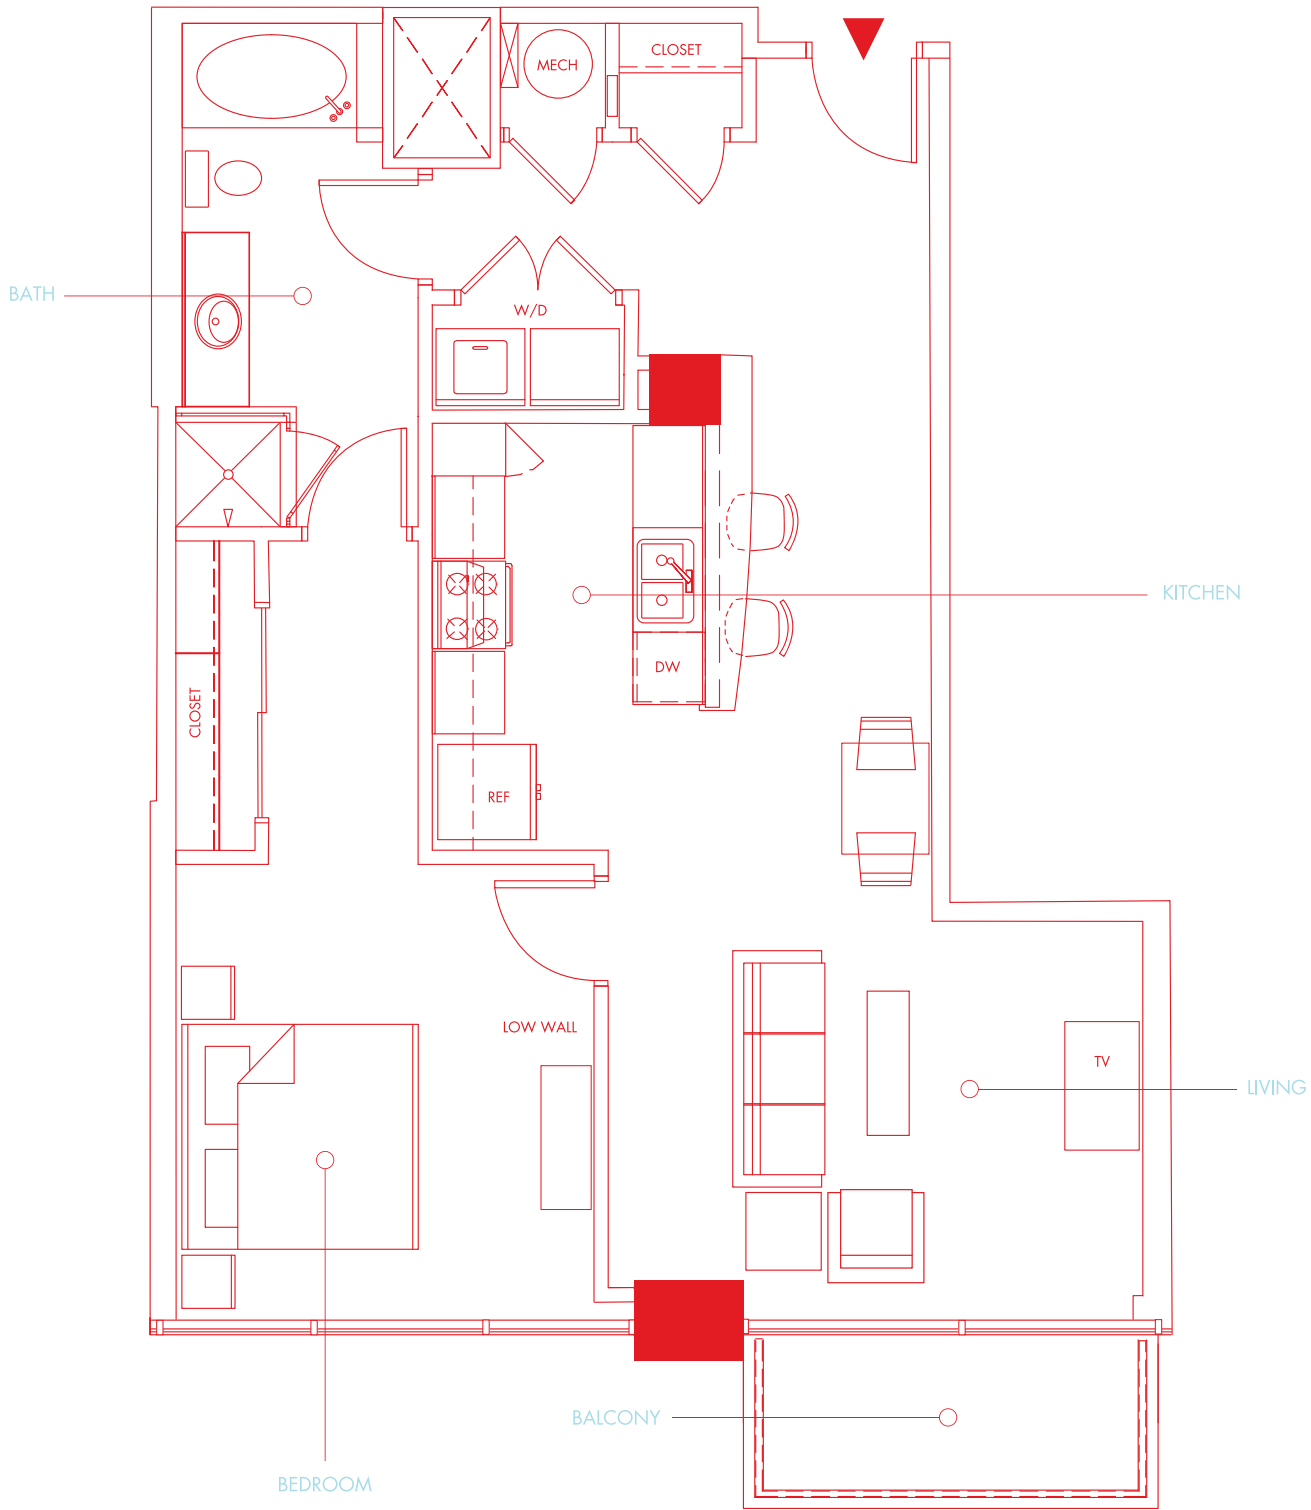

UNIT 12

one bedroom { 919 total sq.ft. } 861 interior sq.ft.

Unit square footages as indicated on plan is approximate. Layouts shown at unit interiors are for general reference only and are not intended to depict precisely the actual as-built conditions. Drawing is not to scale. Furnishings not included. Refrigerator, washer/dryer not included.