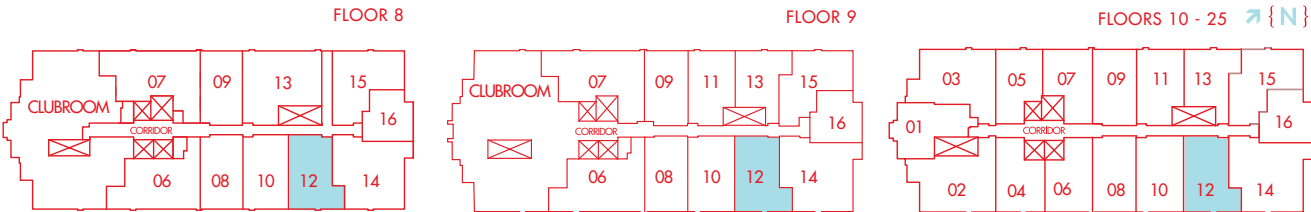

UNIT 12

one bedroom { 919 total sq.ft. } 861 interior sq.ft.

Unit square footages as indicated on plan is approximate. Layouts shown at unit interiors are for general reference only and are not intended to depict precisely the actual as-built conditions. Drawing is not to scale. Furnishings not included. Refrigerator, washer/dryer not included.